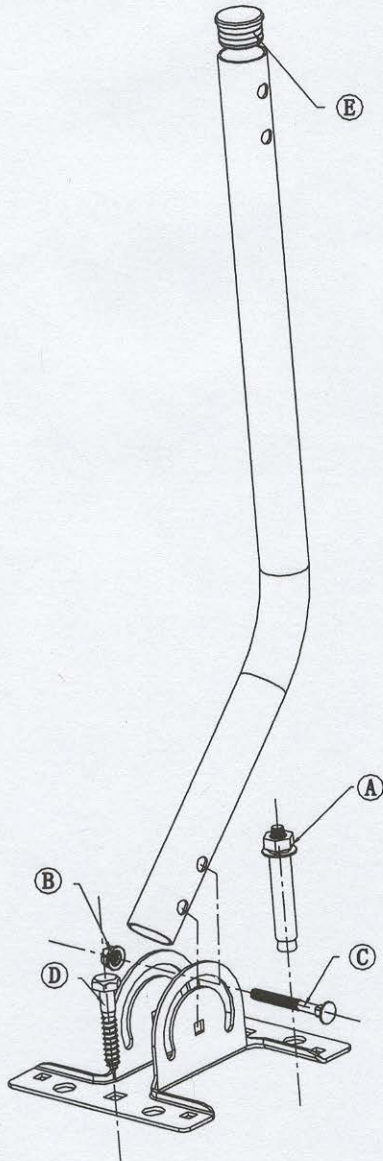

TV Antenna J-Pole

P/N: J-2012

A		φ10Wall screw	4
B		M6 NUT	2
C		M6x50 BOLT	2
D		φ8x50Wood screw	2
E		φ25Cap	1